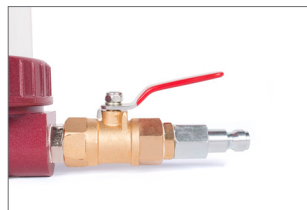

*Sizes can be combined to suit application needs

*Always refer to application charts

*For thin tires with wire spokes & tube - Please add an additional 1 oz.

NEW

BALANCING BEADS INJECTOR TOOL

Art. No. 822.0200

Offers a fast and easy way to inject Würth balancing beads into vehicle tires through the valve stem.

Features:

- Attaches to air shop supply
- 3ft braided hose
- Quality tested manufacture approved equipment
- Rated for 150PSI